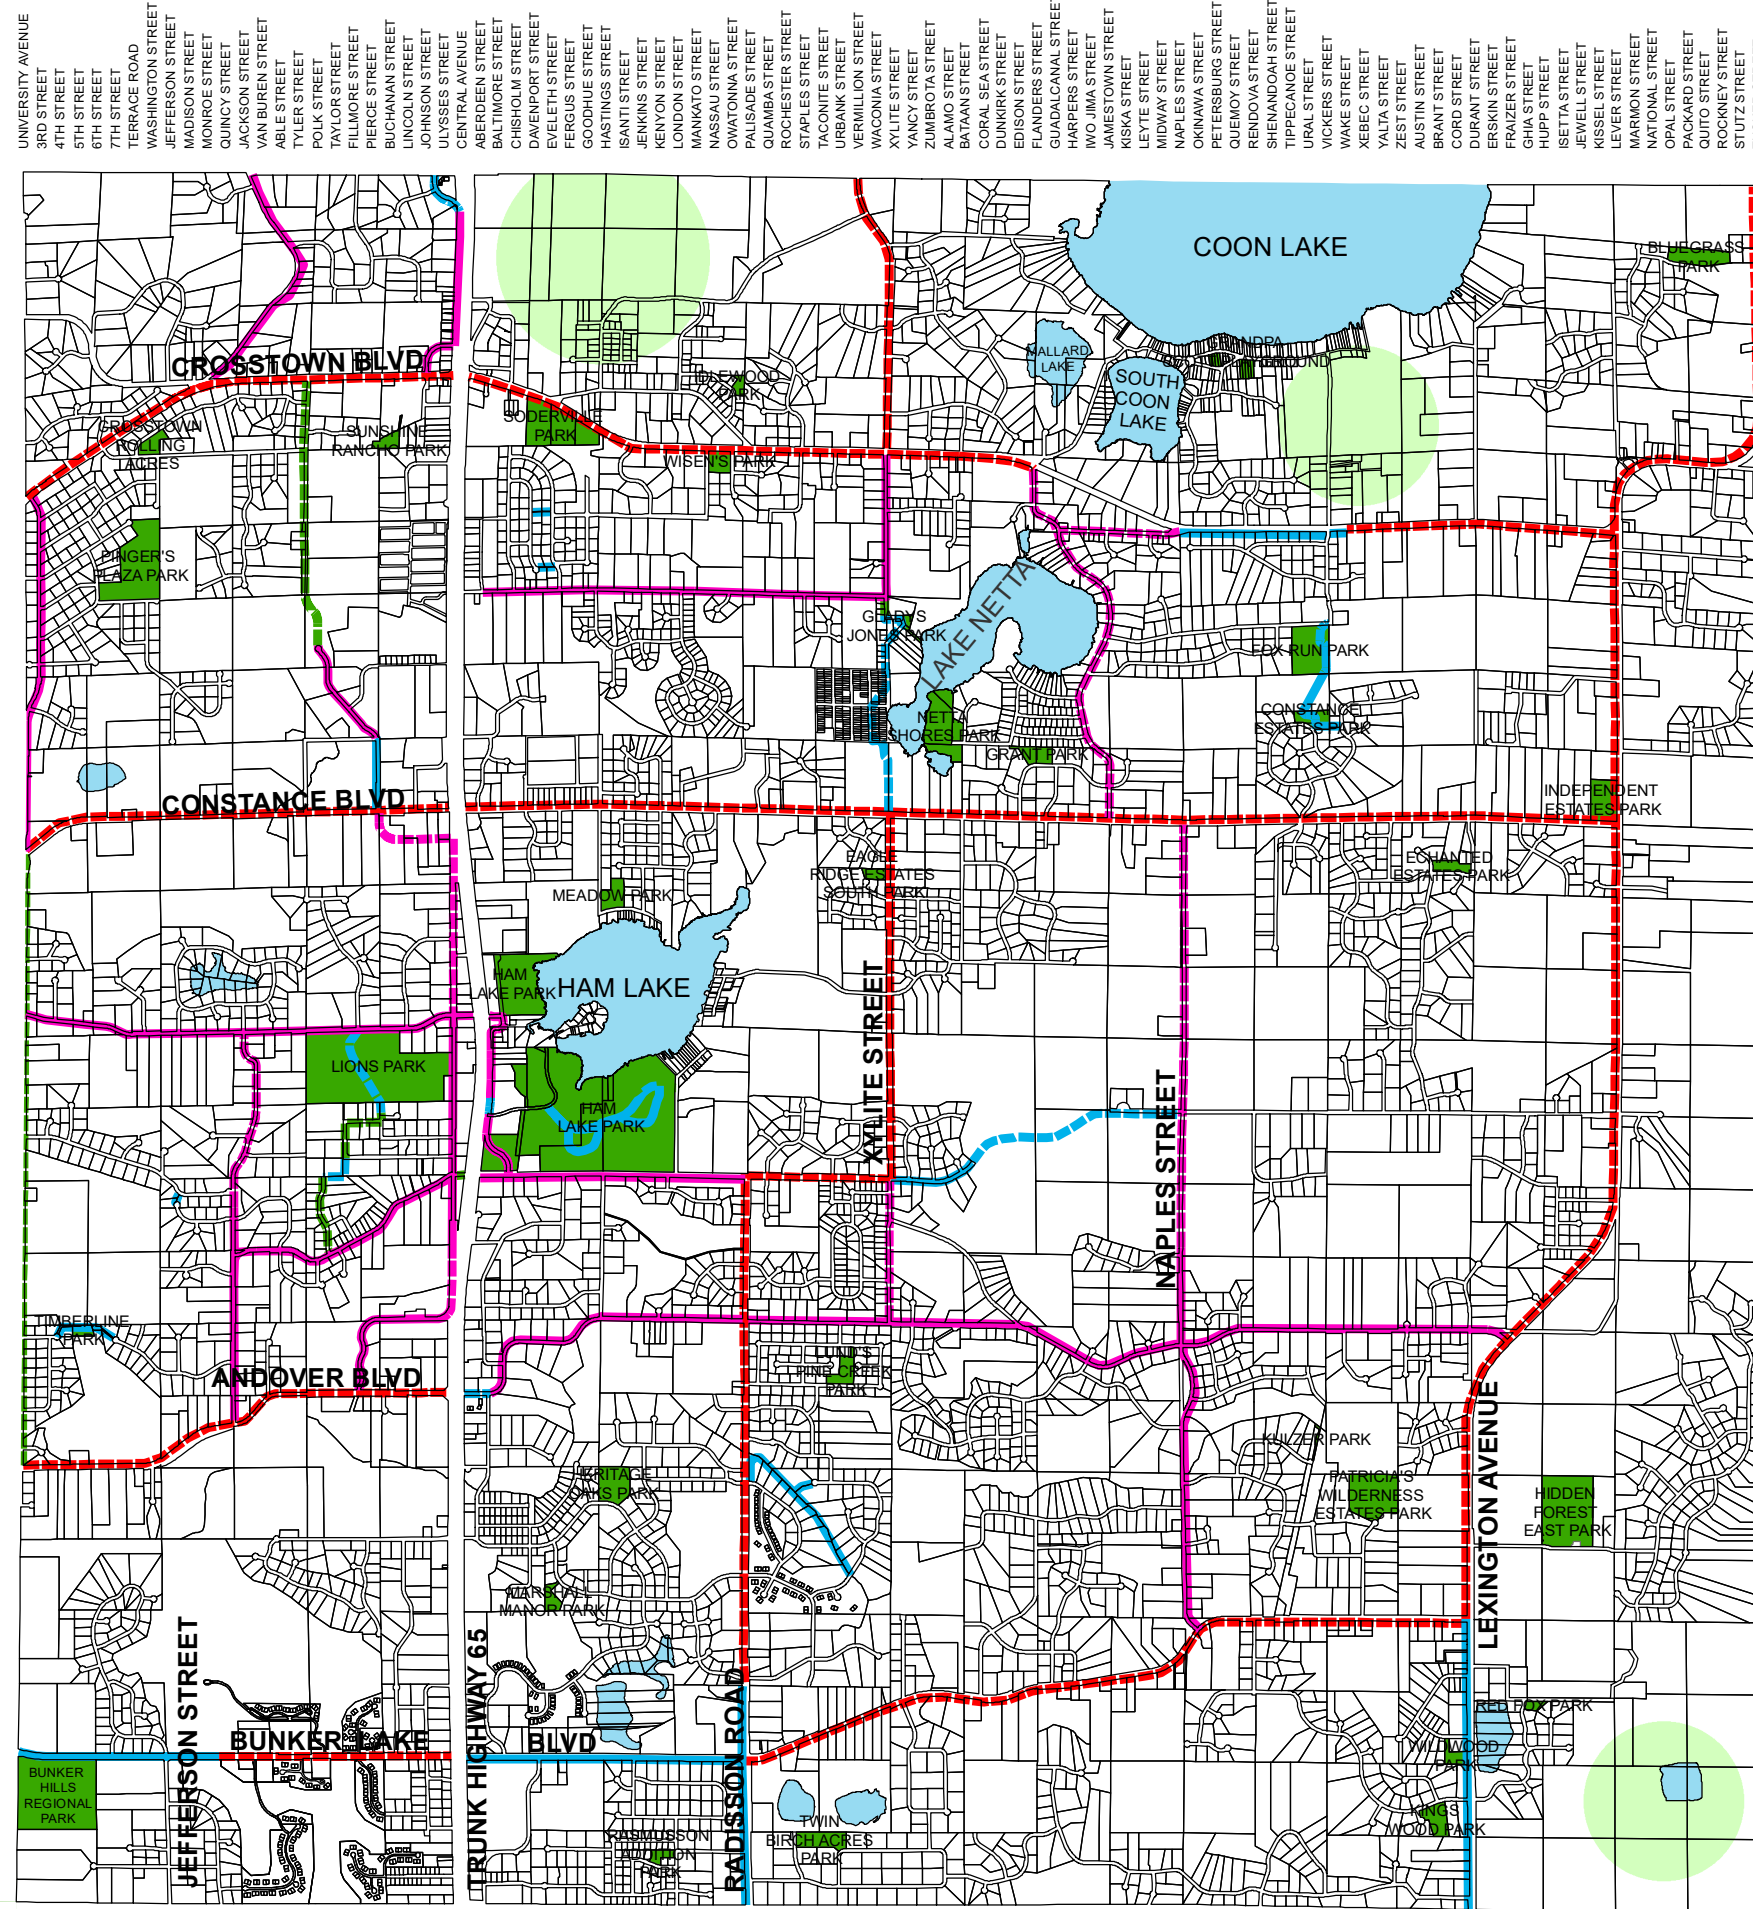

PRESIDENTS

CITIES

BATTLES

AUTOMOBILES

HAM LAKE, MINNESOTA

BIKE FACILITIES MAP

Legend

- Potential Future Park
- Existing Bike Lane
- Existing Bike Path
- Proposed County Bike Path
- Proposed Bike Lane/Path
- Proposed Bike Lane
- Proposed Bike Path
- Existing Park

MAP DATE:

7/16/2024

G:\Website\Bike.mxd