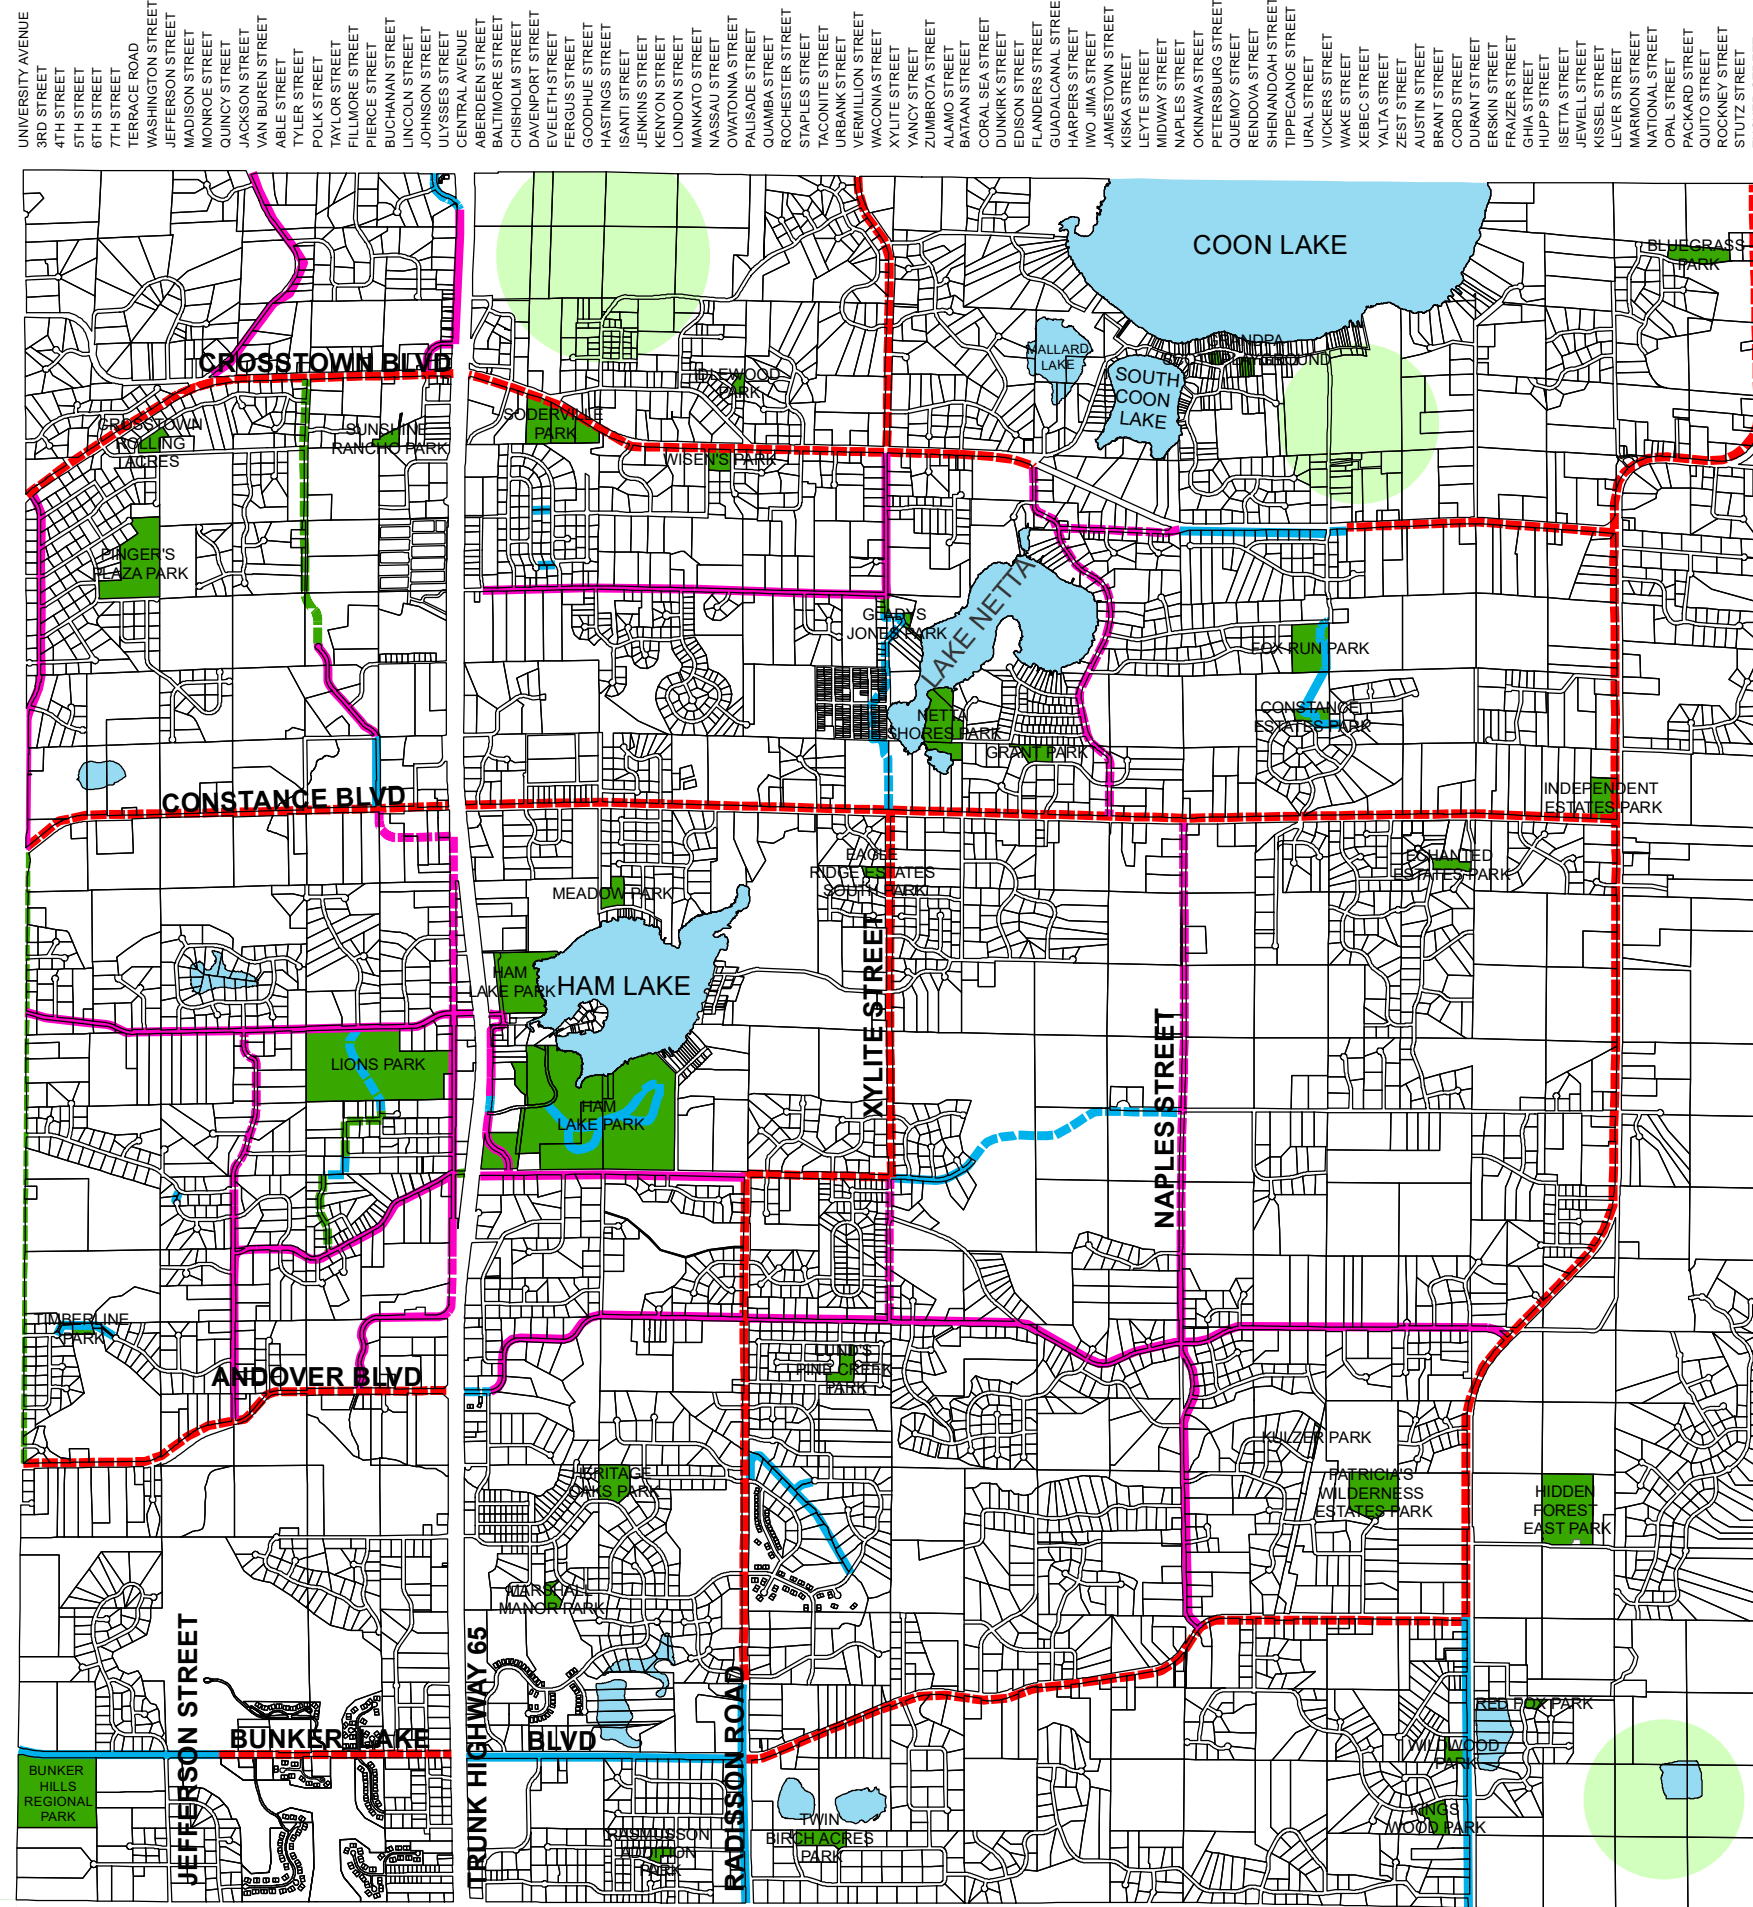

PRESIDENTS

CITIES

BATTLES

AUTOMOBILES

HAM LAKE, MINNESOTA

BIKE FACILITIES MAP

Legend

- Potential Future Park
- Existing Bike Lane
- Existing Bike Path
- Proposed County Bike Path
- Proposed Bike Lane/Path
- Proposed Bike Lane
- Proposed Bike Path
- Existing Park

MAP DATE:

2/3/2025