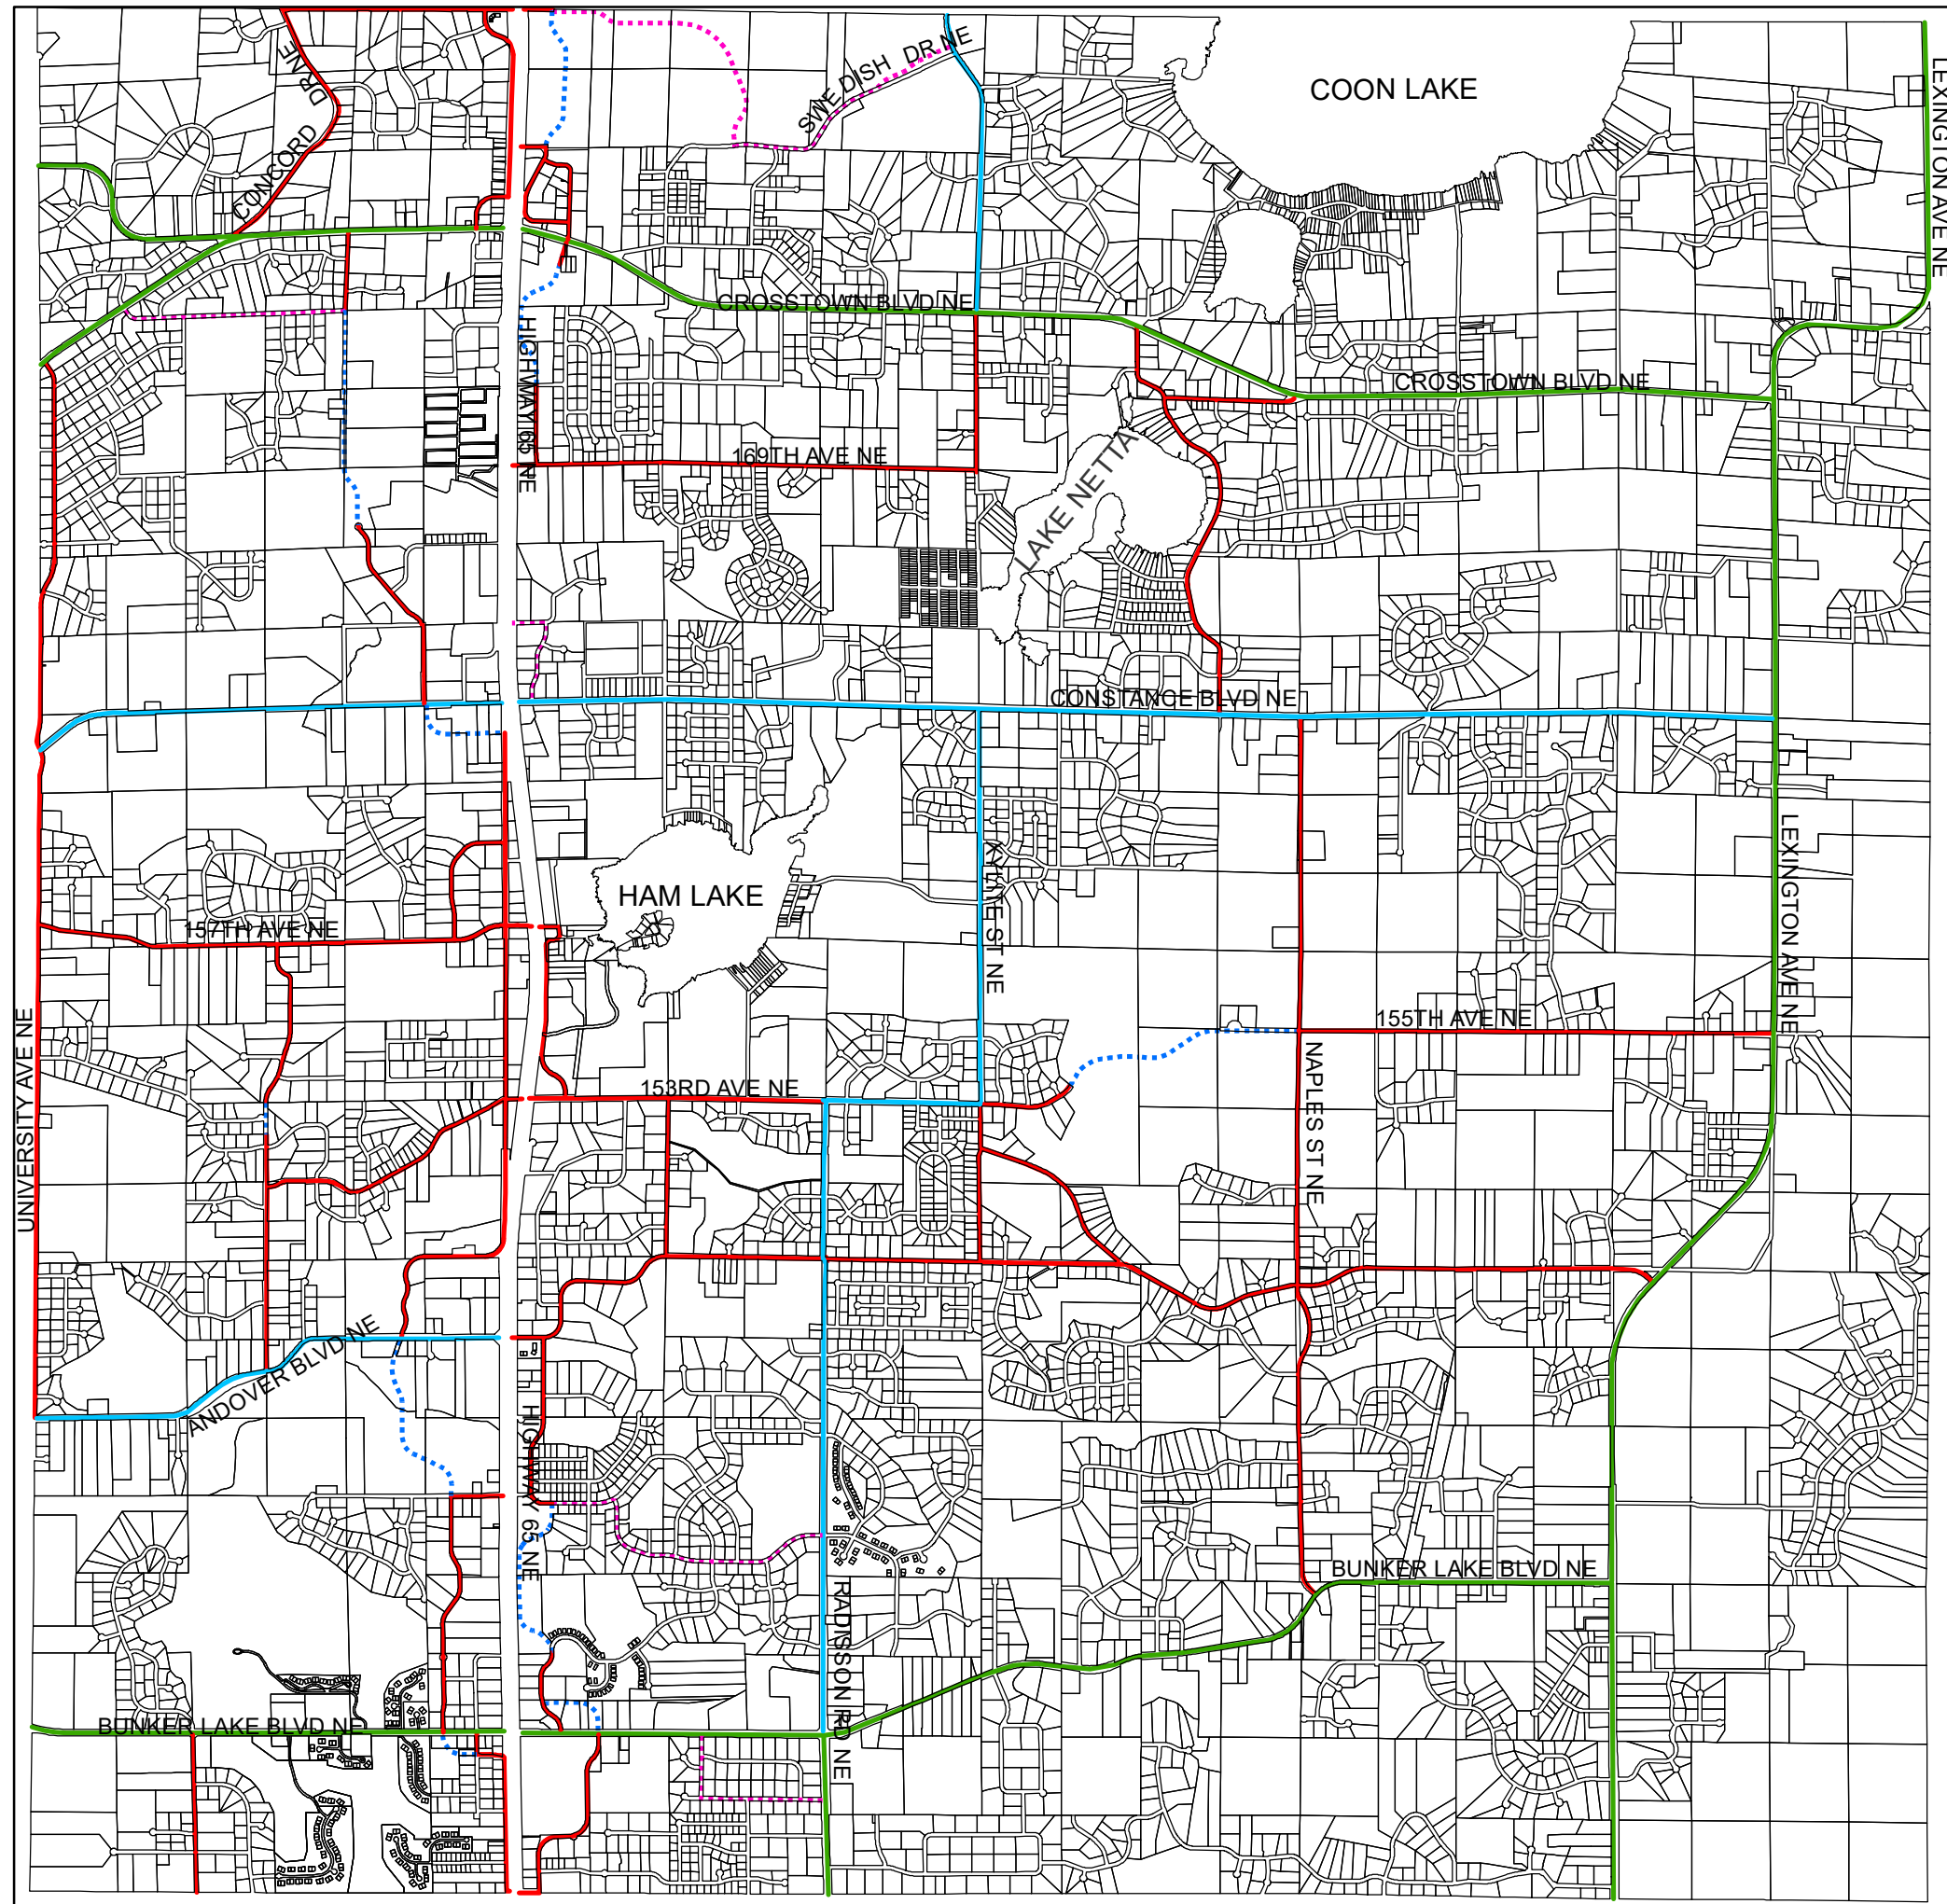

# HAM LAKE, MINNESOTA

## MUNICIPAL STATE AID STREET SYSTEM

### LEGEND

- County Road
- County State Aid Highway
- Municipal State Aid Street
- ⋯ Non-Existing MSA Street
- ⋯ Possible MSA Designation

MAP DATE:

3/18/2024