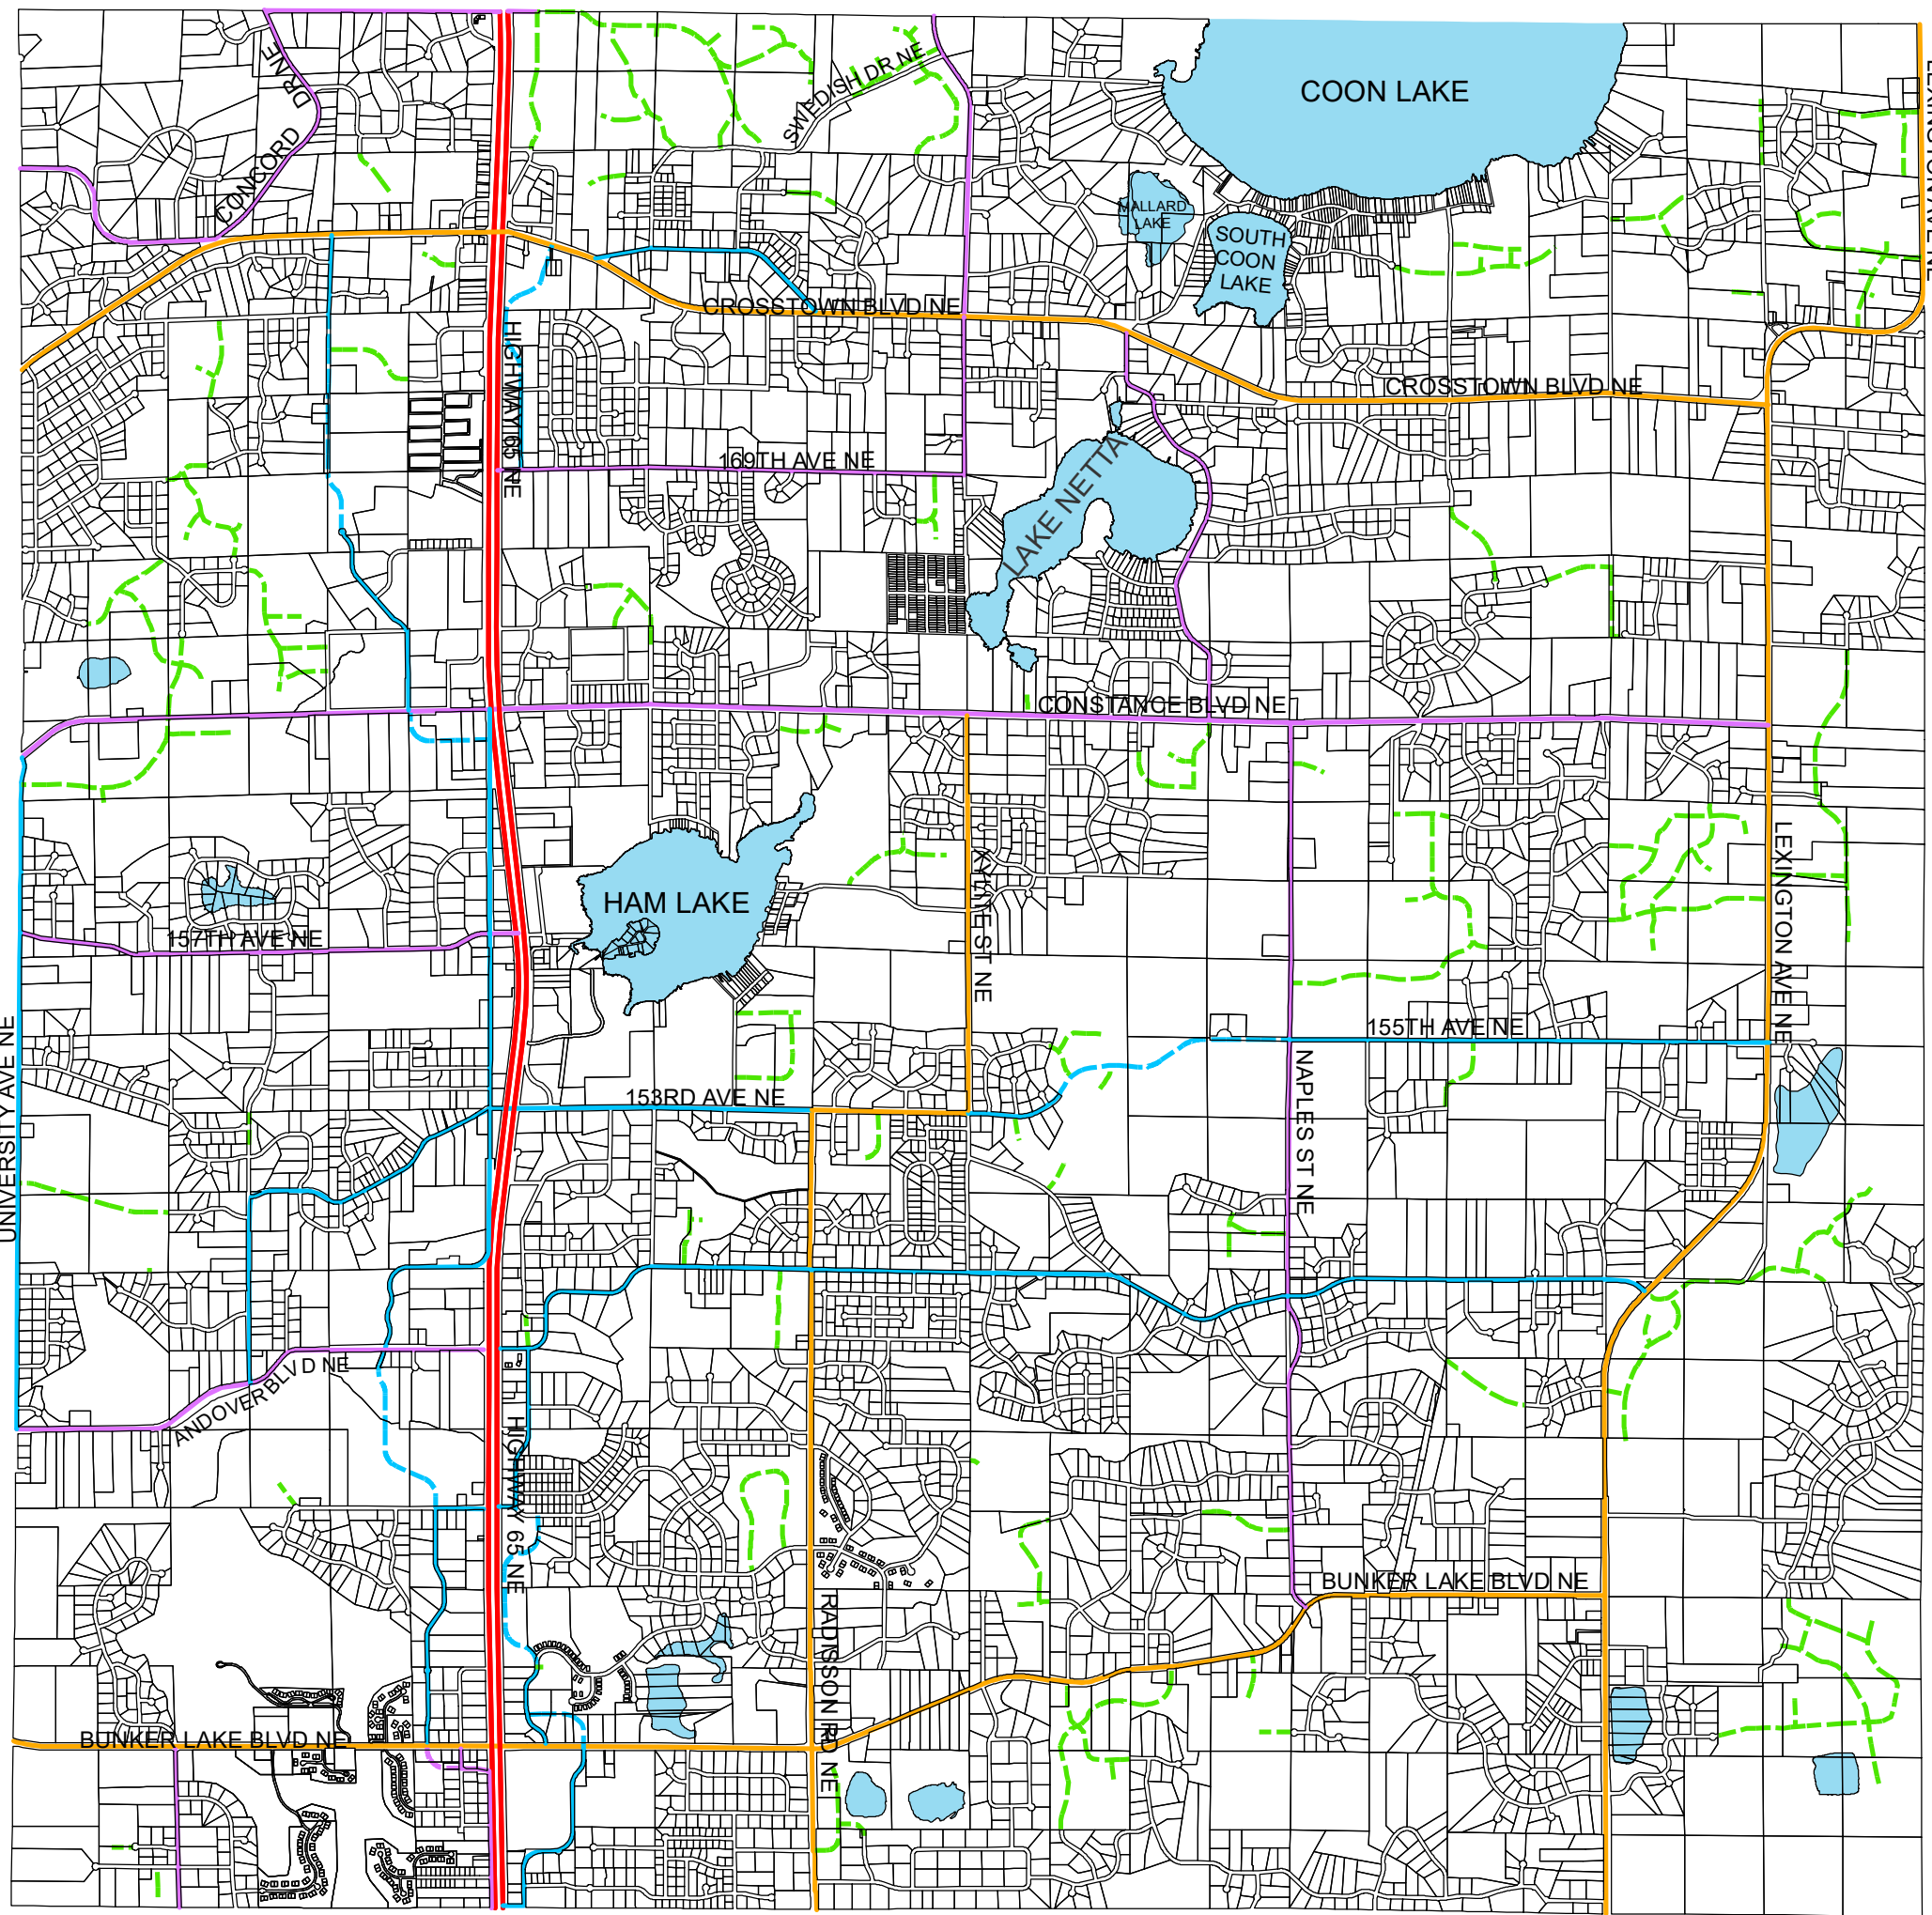

HAM LAKE, MINNESOTA

FUTURE ROADWAY CLASSIFICATION

LEGEND

- Principal Arterial
- Minor Arterial
- Major Collector
- Minor Collector
- - - Proposed Arterial
- - - Proposed Major Collector
- - - Proposed Minor Collector
- - - Proposed Local

MAP DATE:

6/4/2024